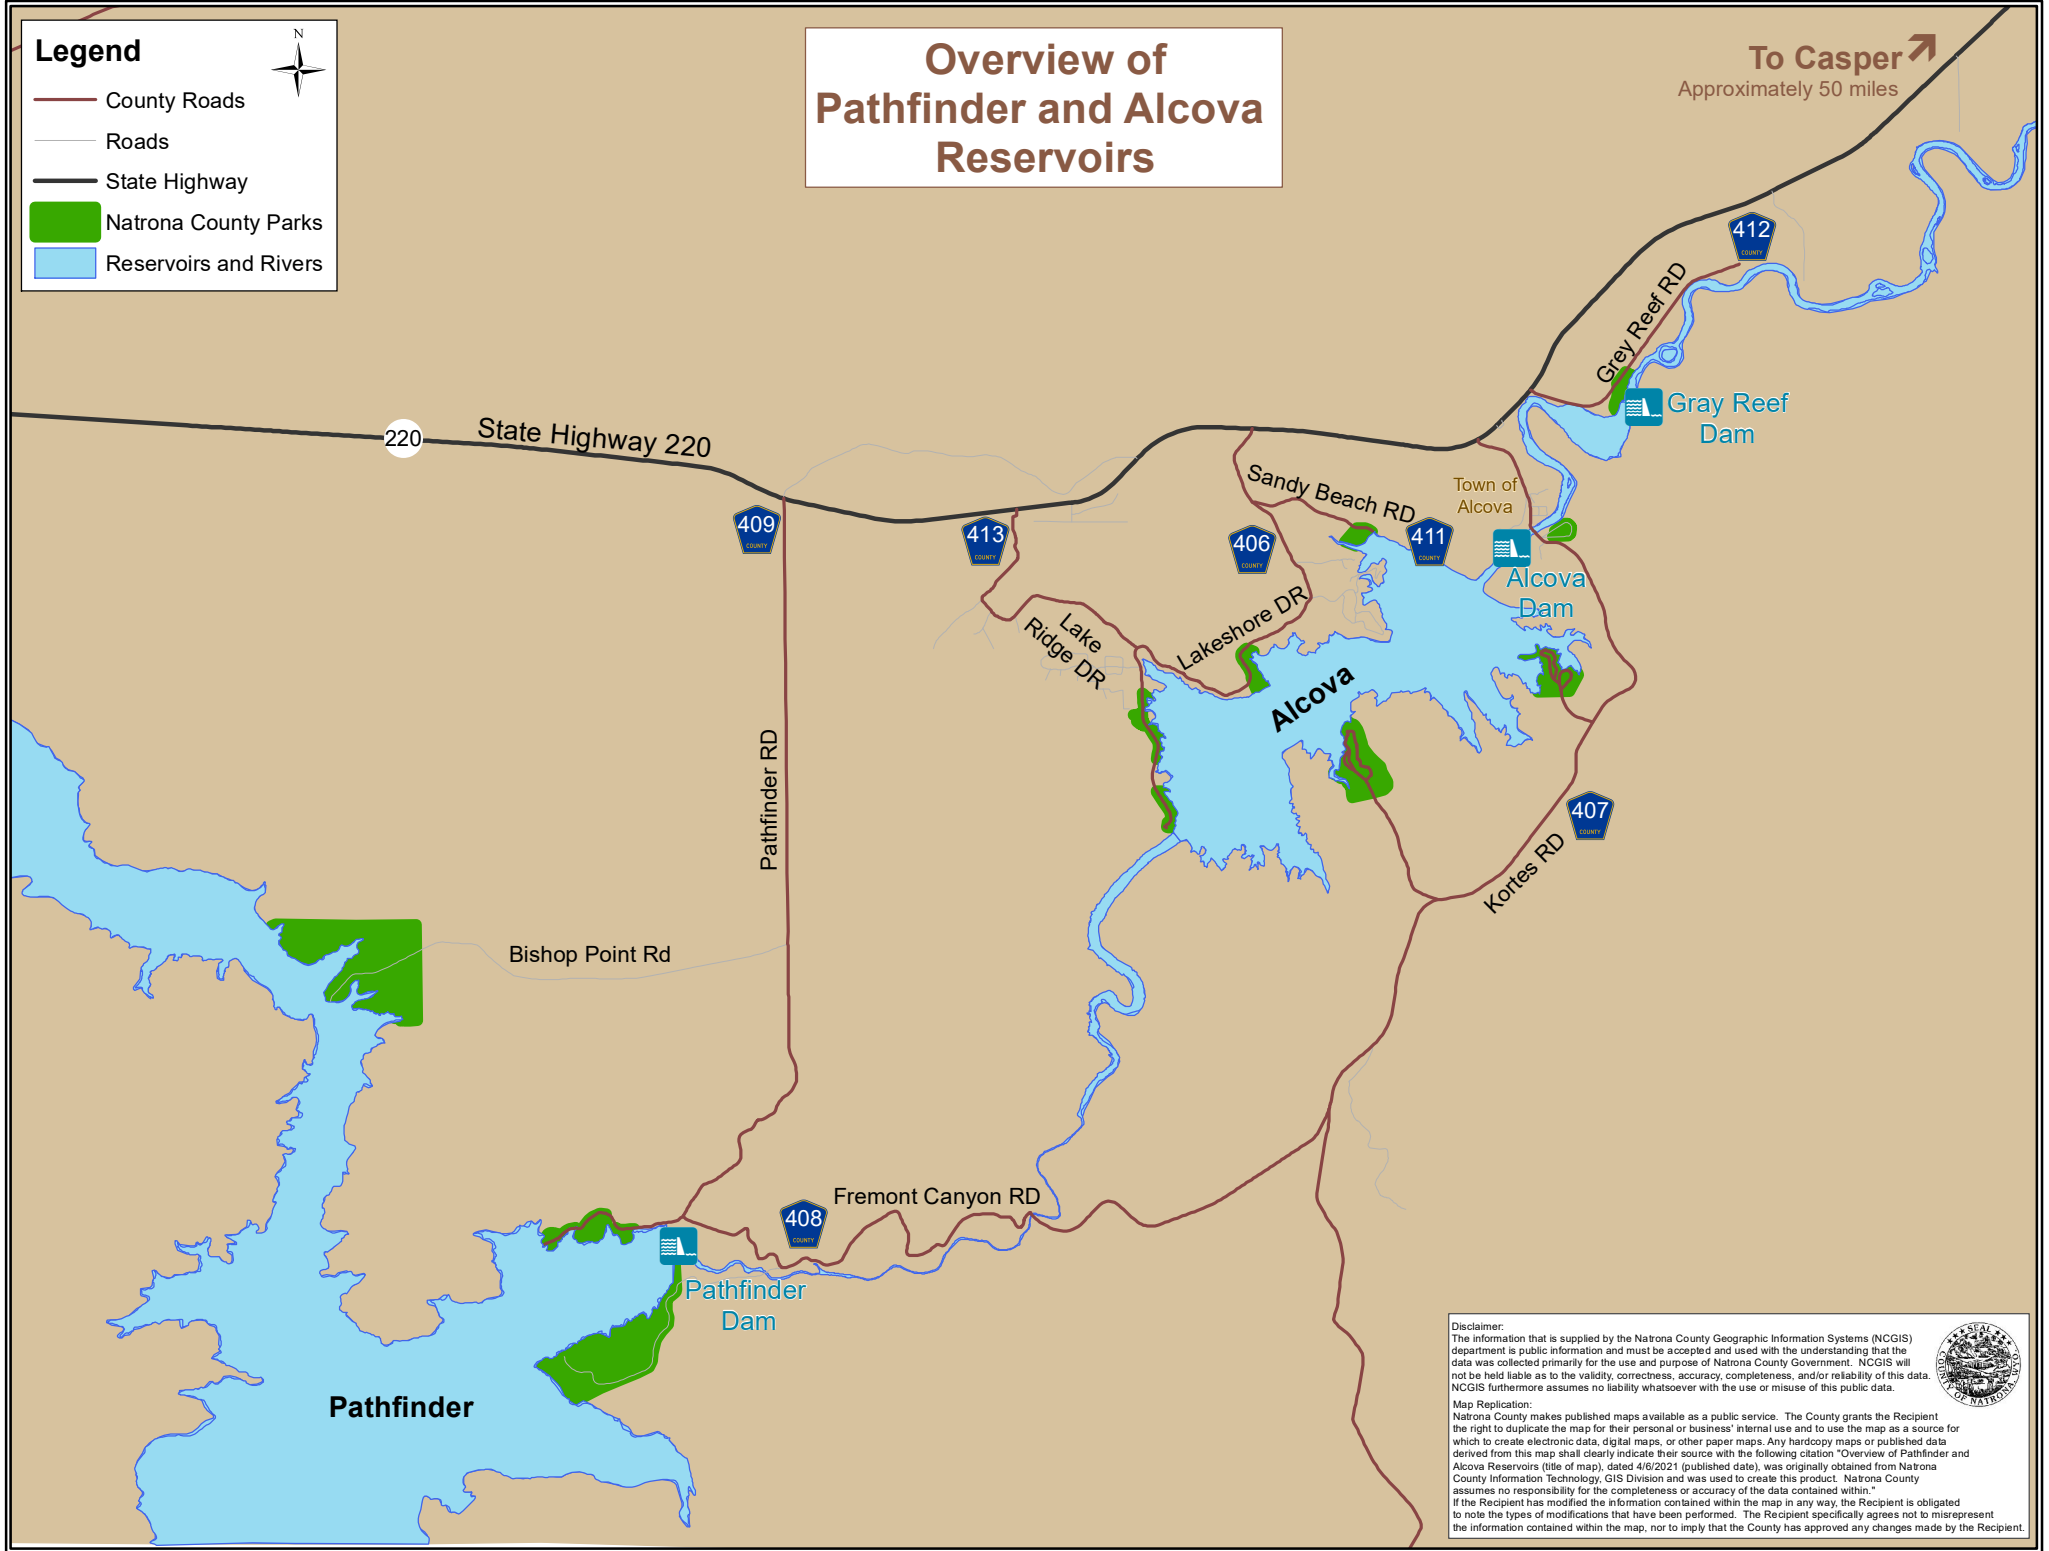

Legend

- County Roads
- Roads
- State Highway
- Natrona County Parks
- Reservoirs and Rivers

Overview of Pathfinder and Alcova Reservoirs

To Casper ↑
Approximately 50 miles