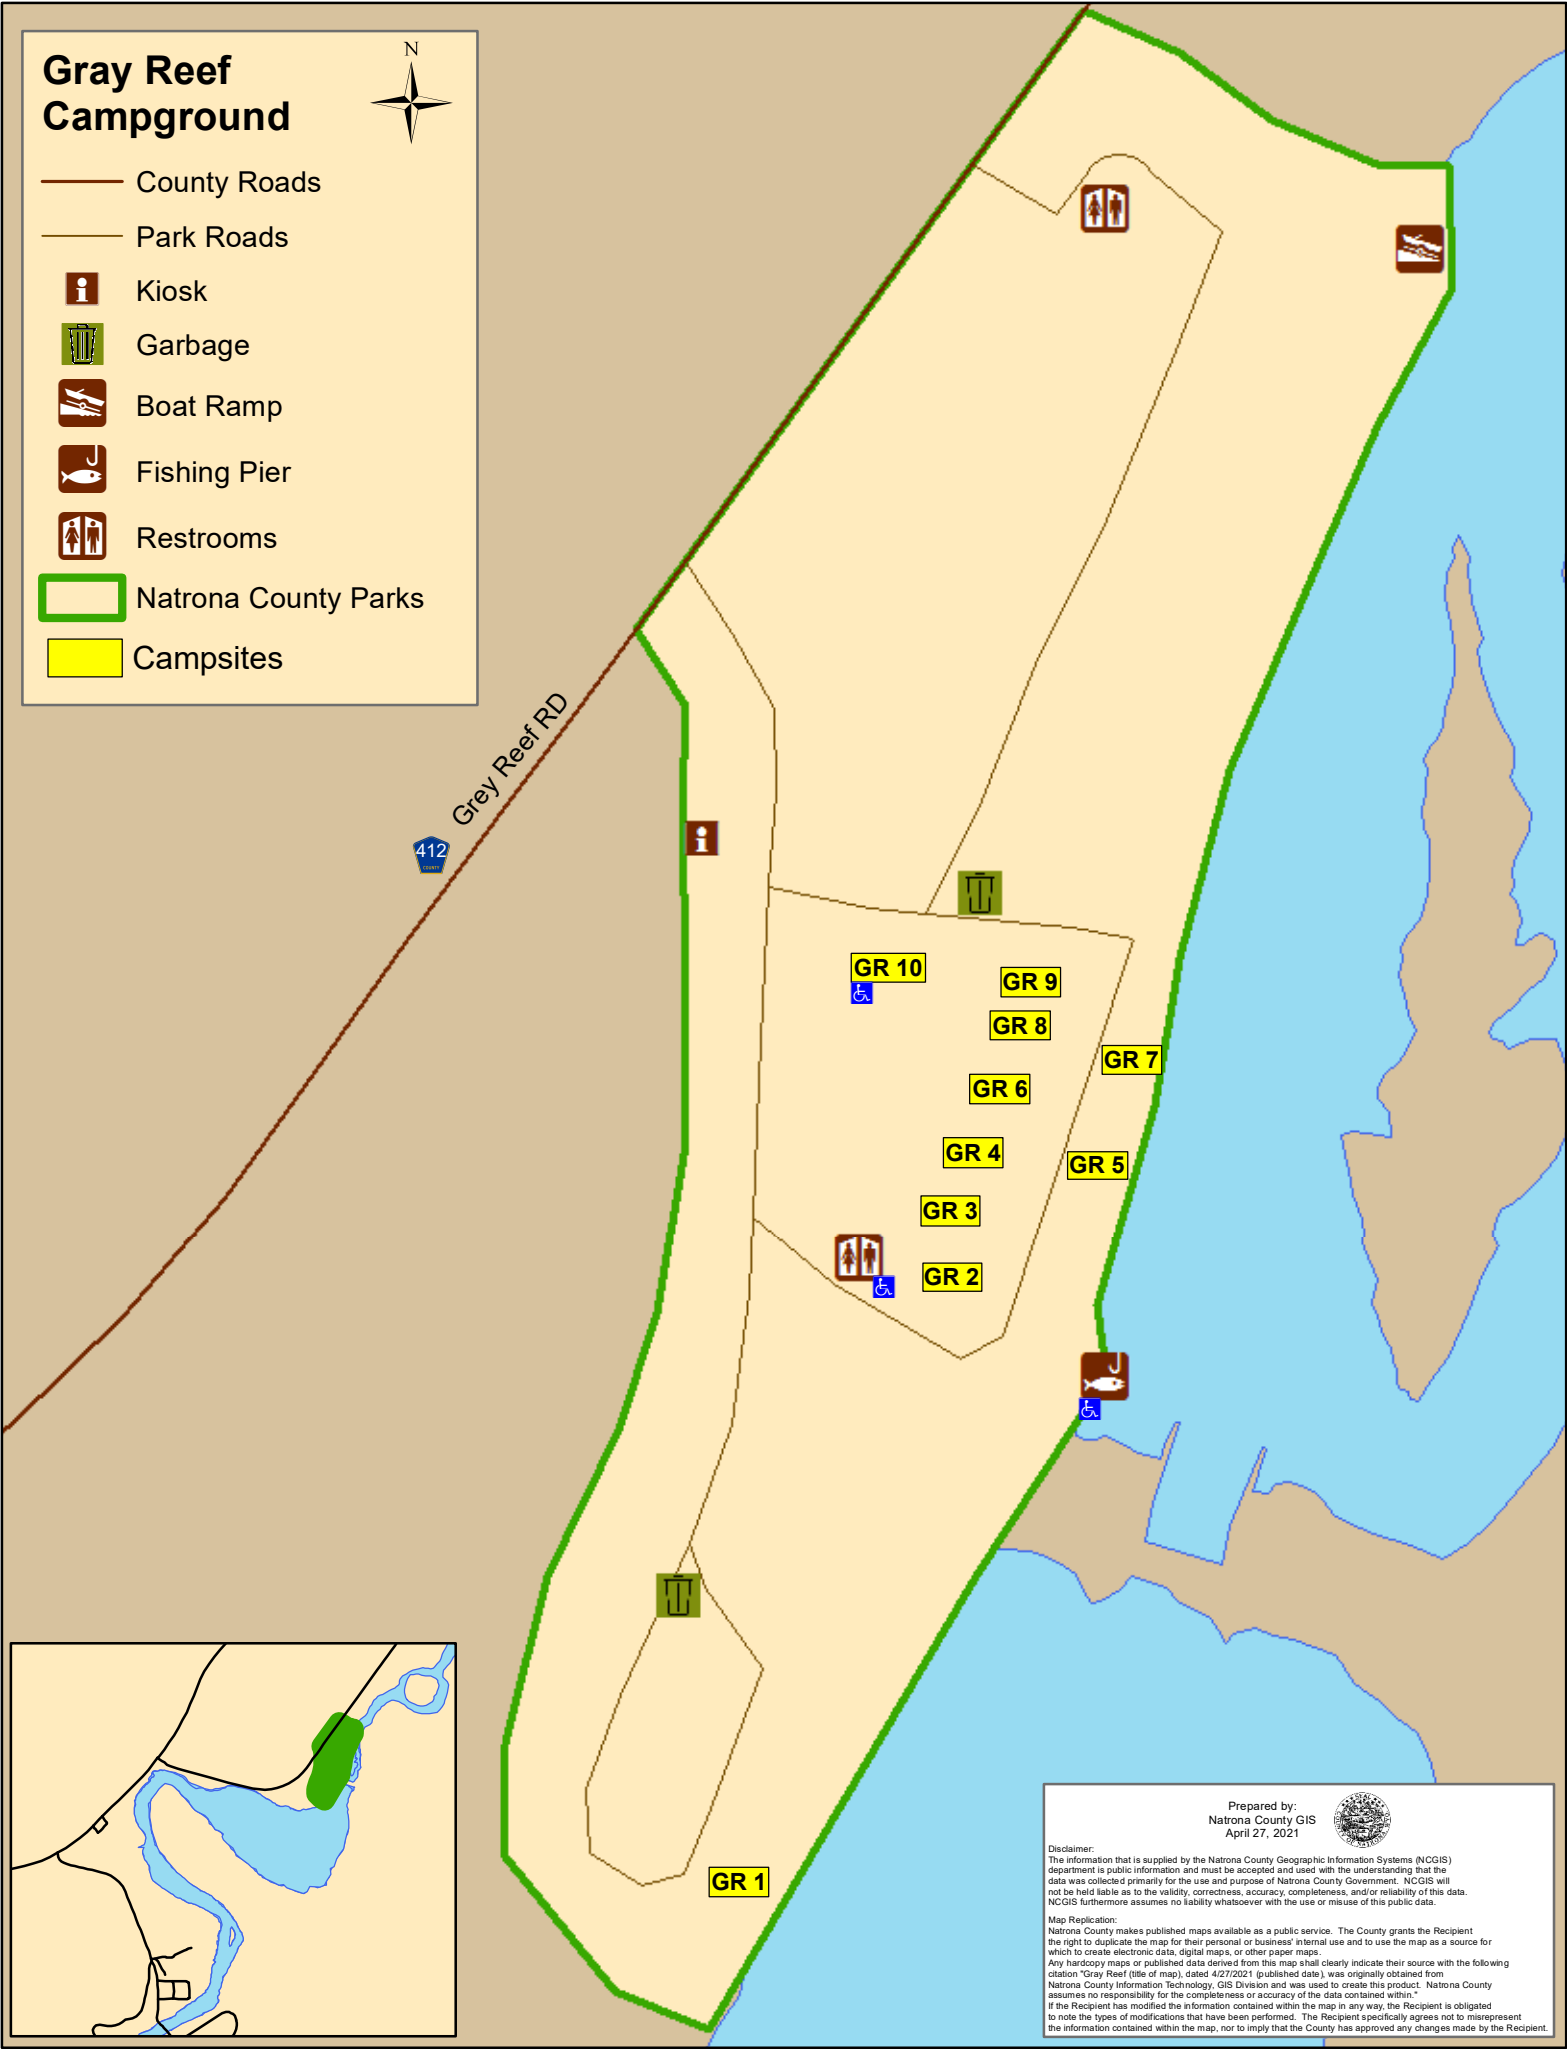

Gray Reef Campground

-  County Roads
-  Park Roads
-  Kiosk
-  Garbage
-  Boat Ramp
-  Fishing Pier
-  Restrooms
-  Natrona County Parks
-  Campsites

Prepared by:
 Natrona County GIS
 April 27, 2021

Disclaimer:
 The information that is supplied by the Natrona County Geographic Information Systems (NGIS) department is public information and must be accepted and used with the understanding that the data was collected primarily for the use and purpose of Natrona County Government. NGIS will not be held liable as to the validity, correctness, accuracy, completeness, and/or reliability of this data. NGIS furthermore assumes no liability whatsoever with the use or misuse of this public data.

Map Replication:
 Natrona County makes published maps available as a public service. The County grants the Recipient the right to duplicate the map for their personal or business' internal use and to use the map as a source for which to create electronic data, digital maps, or other paper maps.
 Any hardcopy maps or published data derived from this map shall clearly indicate their source with the following citation "Gray Reef (title of map), dated 4/27/2021 (published date), was originally obtained from Natrona County Information Technology, GIS Division and was used to create this product. Natrona County assumes no responsibility for the completeness or accuracy of the data contained within."
 If the Recipient has modified the information contained within the map in any way, the Recipient is obligated to note the types of modifications that have been performed. The Recipient specifically agrees not to misrepresent the information contained within the map, nor to imply that the County has approved any changes made by the Recipient.