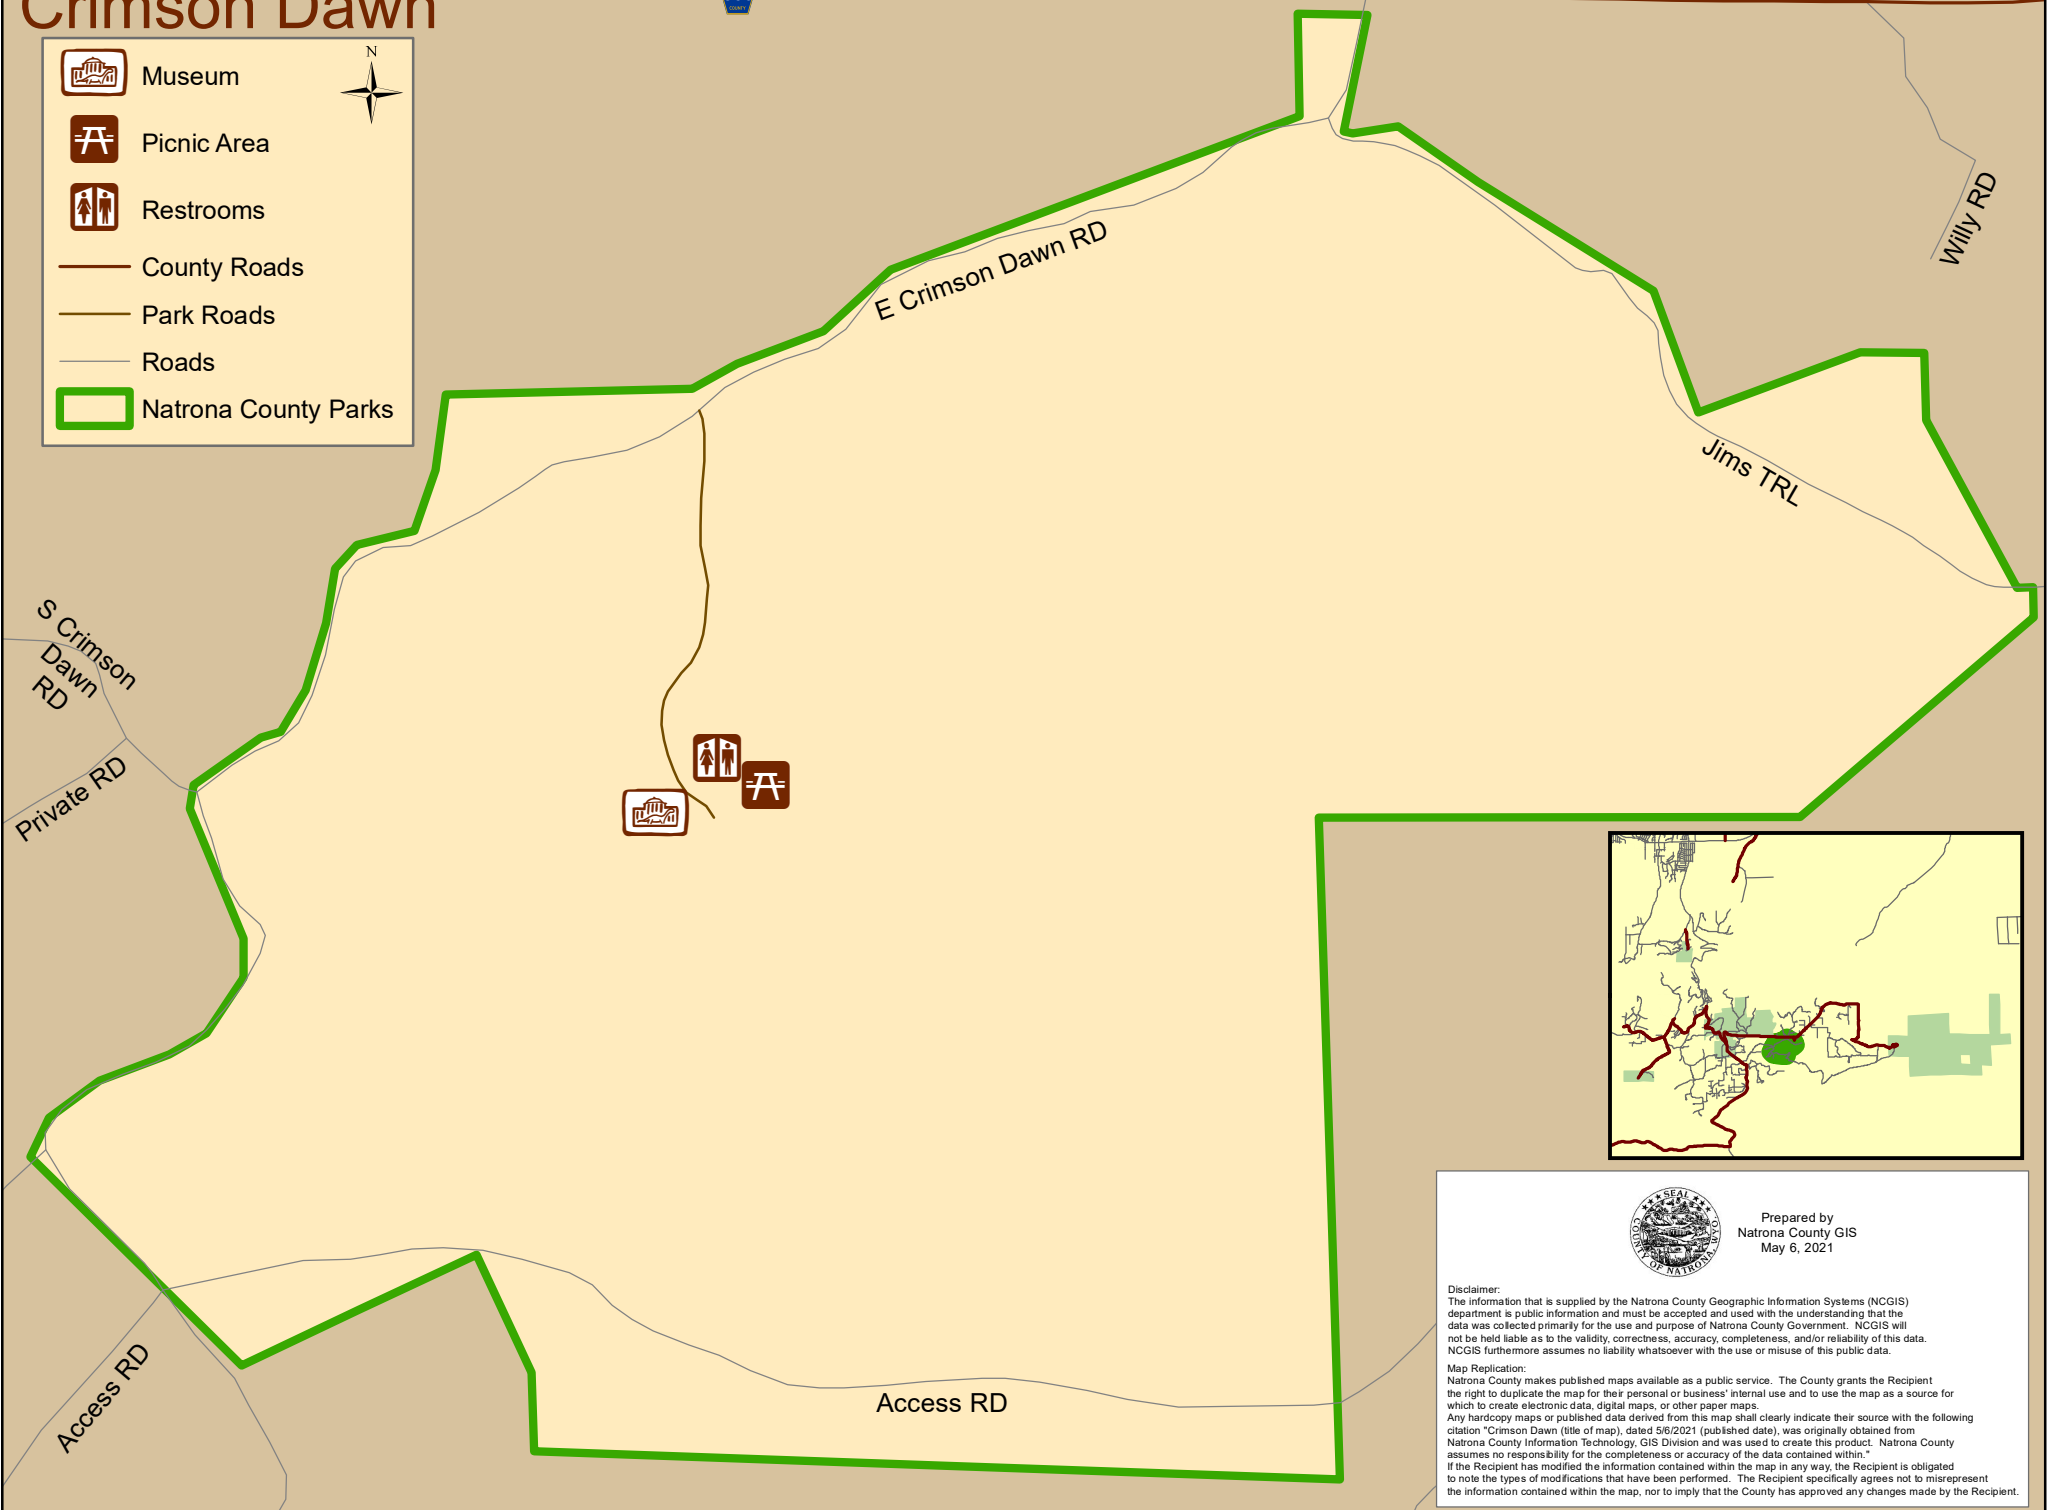

Crimson Dawn

East End RD

- Museum
- Picnic Area
- Restrooms
- County Roads
- Park Roads
- Roads
- Natrona County Parks

Prepared by
Natrona County GIS
May 6, 2021